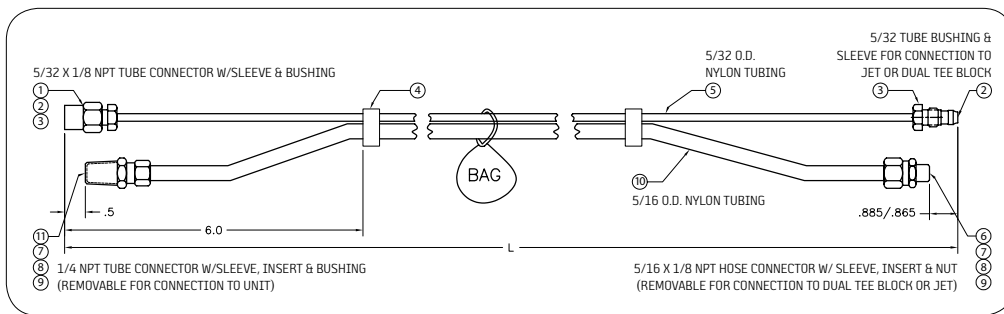

FluidFlex Accessories

Dual Hose Assemblies and Dual Tee Blocks

Dual Hose Assemblies

How to Order

Name	Part #
Dual Hose Assembly	B156-1, 2, 3, 4, 5, 6, 7, 8, 10, 14, 15, 16, 20, 21, 25, 30*

*Part number depends on length of hose assembly e.g. B156-2 (2 ft dual hose assembly).

When ordering, specify by name and part number, e.g. 2 ft Dual Hose Assembly, Part #B156-2.

Service Parts

Find item numbers in Dimensional Schematics below.

LIQUID LINES		
Item	Part #	Description
1	A2835	5/32 x 1/8 NPT Hose Connector
2	B8272	5/32 Hose Sleeve
3	B1371	5/32 Hose Bushing
4	B140	Clamp (qty per table below)
5	5N25	5/32 O.D. Nylon Tubing
AIR LINES		
Item	Part #	Description
6	B150	5/16 x 1/8 NPT Hose Connector
7	20108-1	5/16 Hose Insert
8	B145	5/16 Hose Sleeve

9	B146	5/16 Hose Nut
10	20100	5/16 O.D. Nylon Tubing
11	B151	5/16 x 1/4 NPT Hose Connector
BAG CONTENTS		
---	Part #	Description
---	A3080	5/32 x 1/8 NPT Elbow Adapter
---	B152	5/16 x 1/4 NPT Elbow Adapter
---	B150	5/32 x 1/8 NPT Straight Adapter
---	B8272	5/32 Compression Sleeve
---	B145	5/16 Compression Sleeve
---	20108-1	5/16 Insert
---	17884	Instruction Sheet

Dimensional Schematics

Part #	5/16 O.D. Tubing (10)	5/32 O.D. Tubing (5)	# of Clamps (4)	Length (L)
B156-1	10.12"	1"	1	1'
B156-2	1"-10.12	2"	3	2'
B156-3	2"-10.12	3"	5	3'
B156-4	3"-10.12	4"	7	4'
B156-5	4"-10.12	5"	9	5'
B156-6	5"-10.12	6"	11	6'
B156-7	6"-10.12	7"	13	7'
B156-8	7"-10.12	8"	15	8'