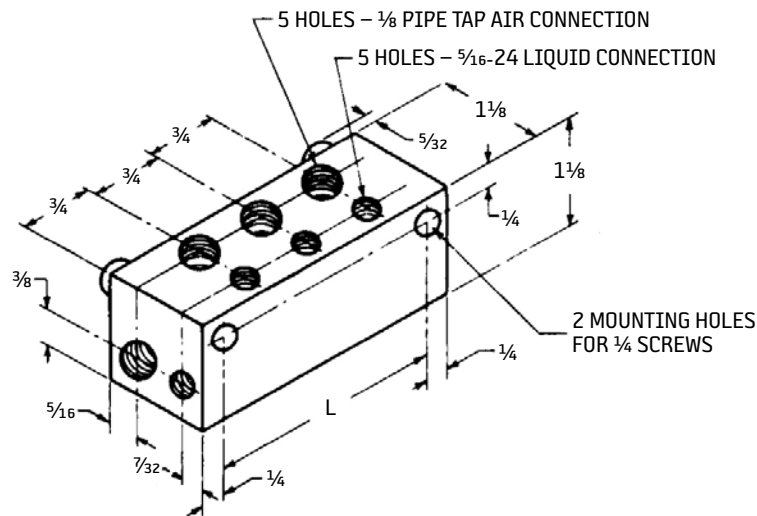

Part #	5/16 O.D. Tubing (10)	5/32 O.D. Tubing (5)	# of Clamps (4)	Length (L)
B156-10	9"-10.12	10"	19	10'
B156-14	13"-10.12	14"	28	14'
B156-15	14"-10.12	15"	30	15'
B156-16	15"-10.12	16"	32	16'
B156-20	19"-10.12	20"	40	20'
B156-21	20"-10.12	21"	42	21'
B156-25	24"-10.12	25"	50	25'
B156-30	29"-10.12	30"	60	30'

BIJUR DELIMON INTERNATIONAL

(919) 465 4448 LOCAL
 (800) 631 0168 TOLL-FREE
 (919) 465 0516 FAX

WWW.BIJURDELIMON.COM

2100 Gateway Centre Blvd., Suite 109
 Morrisville, NC 27560

Dual Tee Blocks

How to Order

Type	Length (L)	Part #
3 Way Dual Tee Block	1"	B128
5 Way Dual Tee Block	2-1/2"	B129
6 Way Dual Tee Block	3-1/4"	B130
8 Way Dual Tee Block	4-3/4"	B131
10 Way Dual Tee Block	6-1/4"	B132
1/8 Pipe Plug	1/8"	HP603
Closure Plug	---	B3784

When ordering, specify by name and part number, e.g. 5 Way Dual Tee Block, Part #B129.

Dimensional Schematics

5 Way Dual Tee Block (Part #B129)

1/8 Pipe Plug (Part #HP603)

Closure Plug (Part #B3784)

To close surplus holes use:
+ Plug #B3784 for liquid connection
+ Plug #HP603 for air connection

Measurements shown in inches.